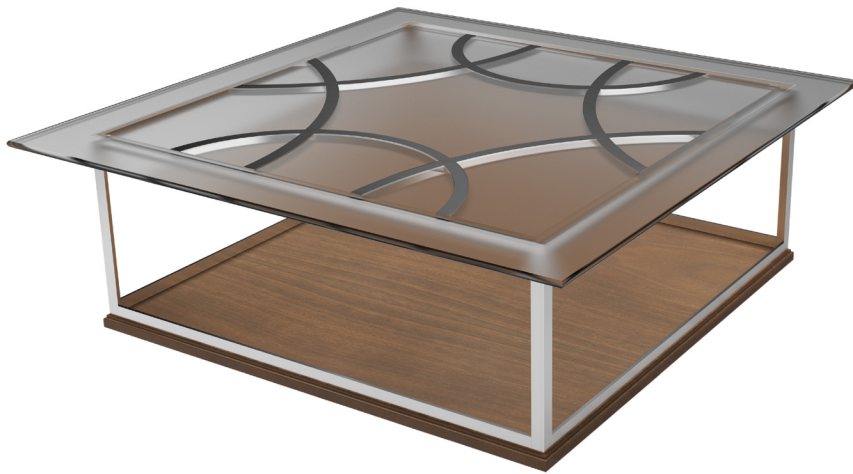

**NO. 321-109**

**FARO COFFEE TABLE**

1200mm high x 1200mm deep x 400mm high

47 1/4" wide x 47 1/4" deep x 15 3/4" high

DESIGN COPYRIGHT©2011 BEVERLEY SPYER-HOLMES

---

**S A B L E I S L A N D**

UNIT 1, VERULAM INDUSTRIAL ESTATE, 224 LONDON ROAD, ST ALBANS, HERTS, ALI IJB, UK