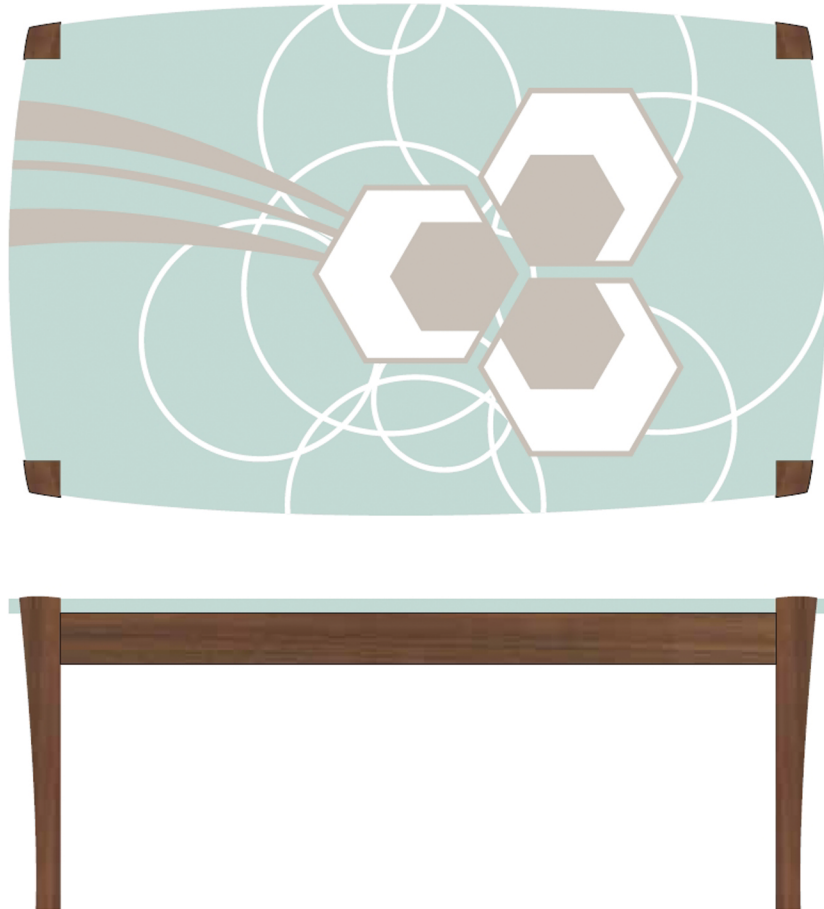

**NO. 310-101**

**PATTY COFFEE TABLE (RECTANGULAR)**

1036mm wide x 638mm deep x 400mm high

40 3/4" wide x 25 1/8" deep x 15 3/4" high

DESIGN COPYRIGHT©2011 BURGUNDY APPLGATE

**S A B L E I S L A N D**

UNIT 1, VERULAM INDUSTRIAL ESTATE, 224 LONDON ROAD, ST ALBANS, HERTS, ALI IJB, UK